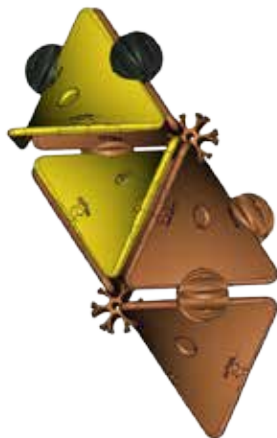

The logo features a stylized, multi-colored shape resembling a triangle or a drop, composed of red, orange, yellow, and purple segments.

HyPars™

INSTRUCTIONAL MANUAL

HyPar Bird

-  x2 Yellow
-  x2 Soft Cream
-  x10 Brown
-  x8 Brown
-  x2 Black

16

17

18

19

20

22

23

24