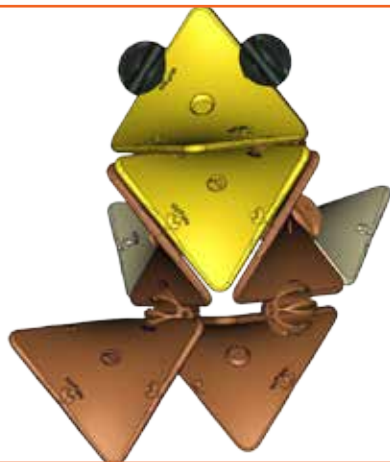

The logo features a stylized, multi-colored shape resembling a triangle or a drop, composed of red, orange, yellow, and purple segments.

HyPars™

INSTRUCTIONAL MANUAL

HyPar Bird

-  x2 Yellow
-  x2 Soft Cream
-  x10 Brown
-  x8 Brown
-  x2 Black

16

17

18

19

20

22

23

24